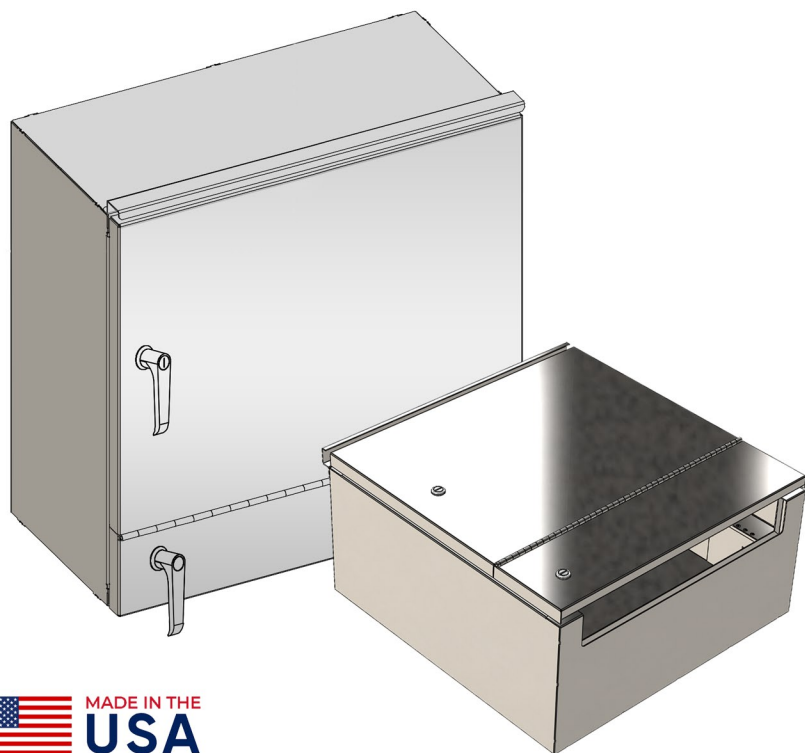

JBT BOXES

Our Highly Configurable Broadcast Enclosure

Joseph Electronics delivers stainless steel outdoor enclosures to support cable connectivity at large venues and on campuses. A variety of options accommodate installation and easy operation. Our boxes are made of quality steel and crafted in Chicago, IL.

Successfully installed and in operation in many stadiums and arenas across the United States, our enclosures are familiar to the nation's top integrators and consultants.

KEY FEATURES:

- Custom sizes and modifications available
- Industry leading availability and delivery/lead times
- TVRPs/Truck pedestals available
- Drip shield is included as standard
- Standard 19" universal adjustable rack rails
- Side cars available
- Power/Electrical options

None

DOOR**

Full Door

Split Door

LATCH

Handle

Locking Handle

Coin Slot

Key Slot

FINISH

Stainless Steel

Painted Steel (Black, Gray, Beige)

MOUNTING

Flush

Flush with Recessed Door

Fully Recessed